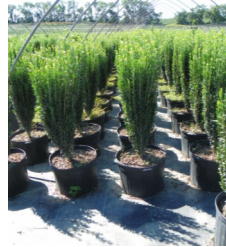

JOHNSON FARMS

Japanese Holly Collection

'Compacta'- Dense, rigid, evergreen shrub with charming round appearance. Little pruning is necessary to maintain globular form. The foliage holds its glossy green color all year. Female plants produce black fruit that hangs on throughout winter.

'Sky Pencil'- Sky Pencil' is a densely branched evergreen shrub that has a tall columnar growth habit and get 6-10' tall and only 2-3' wide at maturity. 'Sky Pencil' is a female selection producing small white flowers in the spring and inconspicuous berries in the fall.

'Green Luster' -An easy to grow evergreen shrub covered with lustrous dark green leaves. Excellent for textural effect in foundation plantings. Bears showy black berries in the fall.

'Steeds'- A densely branched evergreen shrub with an interesting pyramidal form. Lustrous dark green foliage adds color to the landscape year round. Black berries last all winter on female plants.

'Helleri'- A very dense and dwarf form that reaches heights of 3' with an equal spread. Easy to grow and adapts to most conditions.

'Hoogendorn'- A low growing, densely branched, compact evergreen shrub with handsome, flattened, dark green foliage. An elegant choice for use in shrub borders, as a low hedge or in mass plantings.