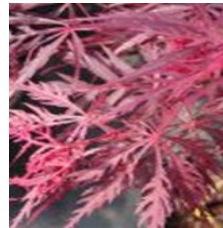

JOHNSON FARMS

Acer Specimen Collection

Acer palmatum dissectum
'Crimson Princess'- By mid-summer the leaves evolve to a green red. Fall color is orange.

Acer palmatum dissectum
'Lion Heart'- Leaves are a rich purple-red with brilliant red fall colour. This selection will top off at about 3 m.

Acer palmatum dissectum
'Crimson Queen'- Weeping shrub, deep purple in color

Acer palmatum dissectum
'Red Dragon' - Cherry red new color, maintains good color in heat.

Acer palmatum dissectum
'Garnet' - To bring out the red-orange color in the leaves, this maple will need some sun.

Acer palmatum dissectum
'Red Select' -Lace-like foliage that emerges light red in spring, matures to deep red-purple in summer.

Acer palmatum dissectum
'Green Hornet' -Attractive green foliage which emerges red in spring.

Acer palmatum dissectum
'Toyama Nishiki'- Spring leaves have cream and pink overtones. Fantastic fall colors of bright orange and red.

JOHNSON FARMS

Acer Specimen Collection

Acer palmatum dissectum
'Viridis' - Vigorous grower,
weeping habit with great
golden fall colors.