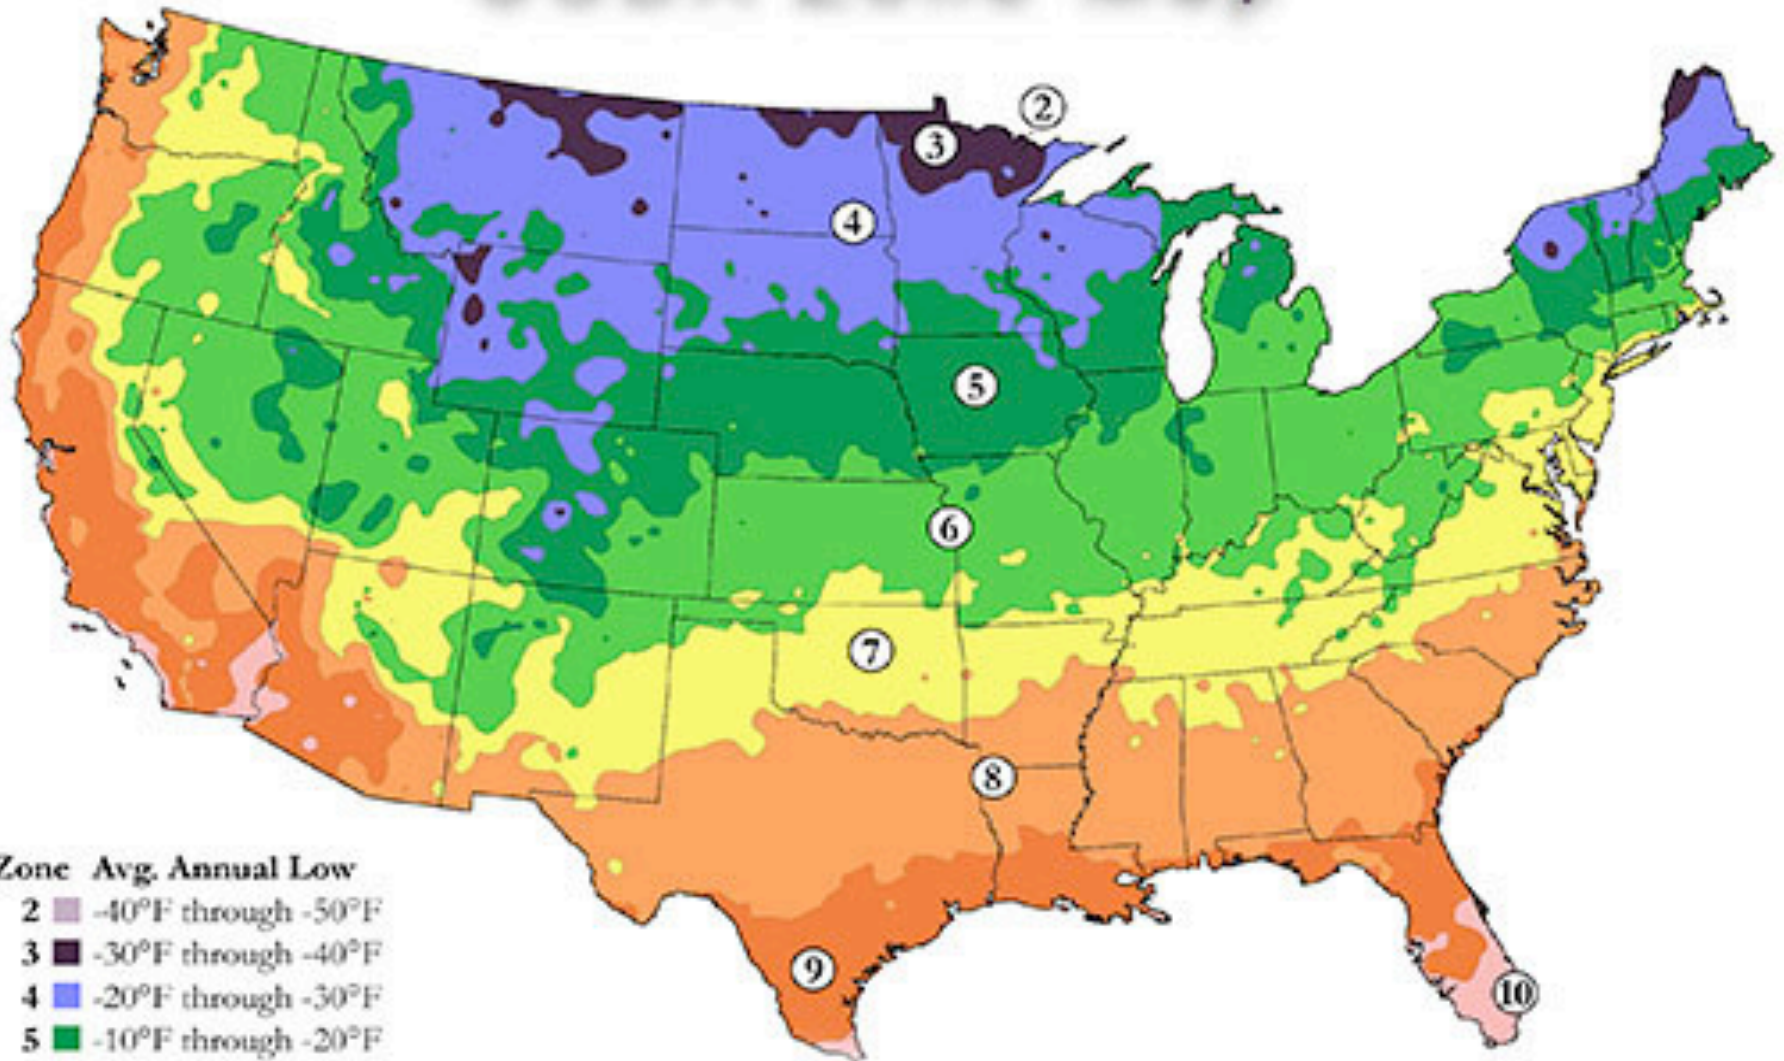

USDA Zone Map

Zone	Avg. Annual Low
2	-40°F through -50°F
3	-30°F through -40°F
4	-20°F through -30°F
5	-10°F through -20°F
6	0°F through -10°F
7	10°F through 0°F
8	20°F through 10°F
9	30°F through 20°F
10	40°F through 30°F